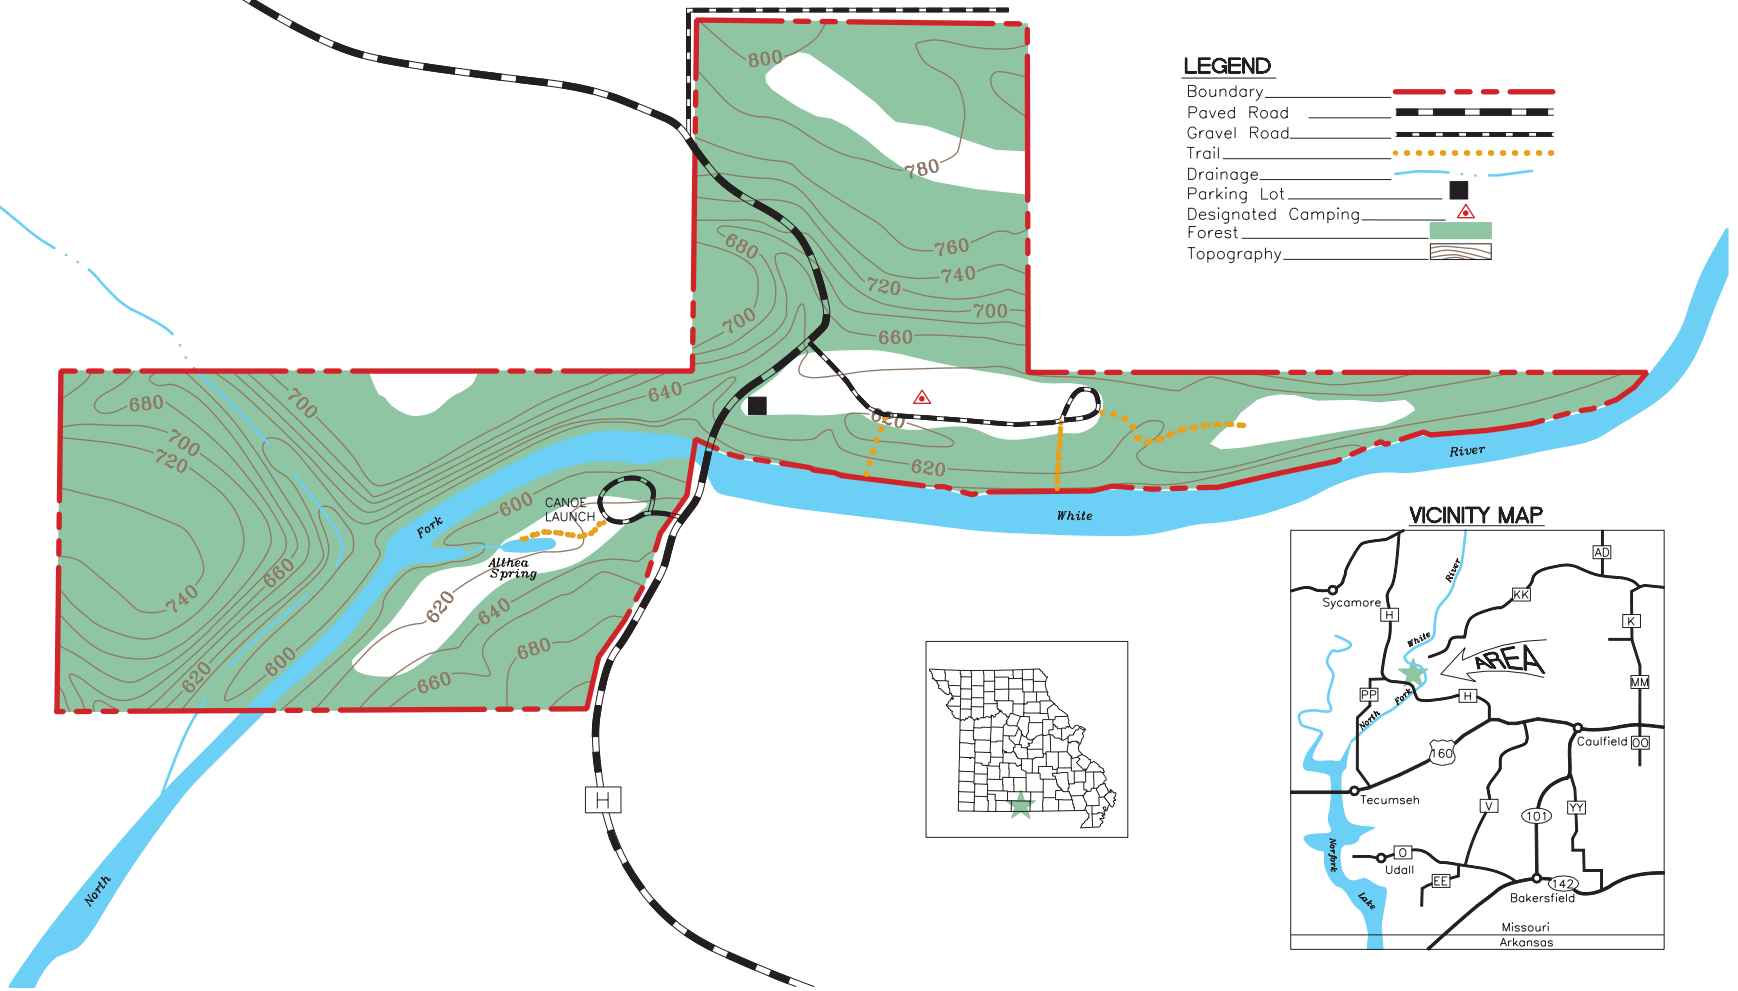

PATRICK BRIDGE CONSERVATION AREA

OZARK COUNTY
161 ACRES

LEGEND

- Boundary
- Paved Road
- Gravel Road
- Trail
- Drainage
- Parking Lot
- Designated Camping
- Forest
- Topography

VICINITY MAP